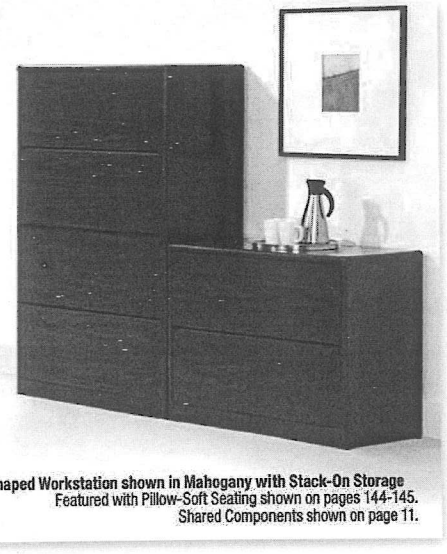

MAHOGANY

COGNAC

FURNITURE

Office Suites – Contemporary Laminate

Shown in Cognac

L-Shaped Workstation shown in Mahogany
Featured with Boda Seating shown on page 126.

U-Shaped Workstation shown in Mahogany with Stack-On Storage
Featured with Pillow-Soft Seating shown on pages 144-145.
Shared Components shown on page 11.