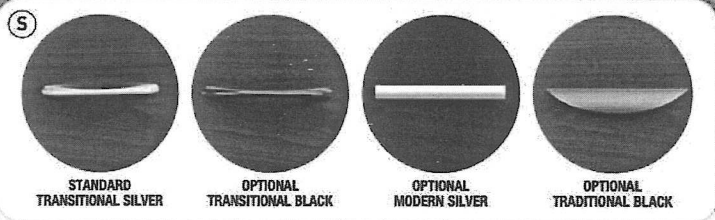

FIND MORE ONLINE

FURNITURE
Office Suites – Contemporary Laminate

Shown in Walnut with optional height-adjustable base on page 58.

LORELL

Chateau Series

- Features 1½" reeded edge laminate tops
- Desks feature two grommet holes for easy cord routing
- Full, 3/4 and mobile pedestals accommodate letter- and legal-size hanging files
- All drawers feature heavy-duty ball-bearing suspension
- Lateral file and pedestal Ship Fully Assembled
- Matches Essentials Series pedestals
- Three optional and one standard handle pull choices
- Greenguard Certified
- Covered by Lorell Limited 5-Year Warranty