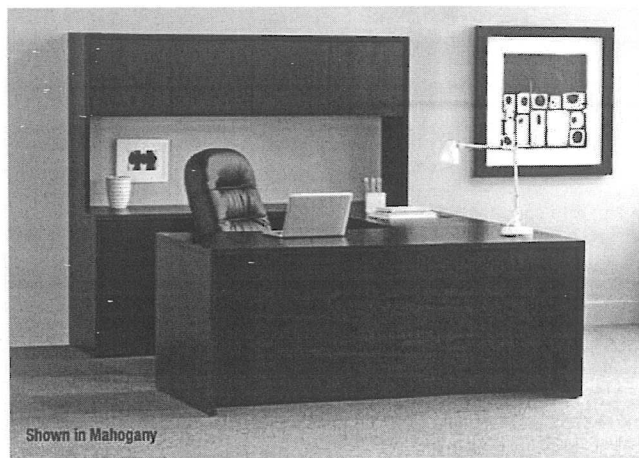

Shown in Mahogany

*See Standing Height Components on page 13.

Assembly needed.
Please call for details.
‡Cannot be shipped UPS.
‡‡Cannot be shipped UPS Air. LA

FIND MORE ONLINE