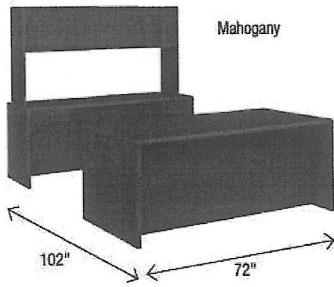

10700 Series Suggested Layouts

Suggested Layout 4
Contains: M, R, U
$3694