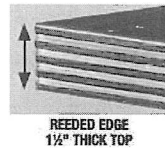

FIND MORE ONLINE

FURNITURE
Office Suites – Contemporary Laminate

Shown in Walnut with optional height-adjustable base on page 58.

LORELL

Chateau Series

- Features 1½" reeded edge laminate tops
- Desks feature two grommet holes for easy cord routing
- Full, 3/4 and mobile pedestals accommodate letter- and legal-size hanging files
- All drawers feature heavy-duty ball-bearing suspension
- Lateral file and pedestal Ship Fully Assembled
- Matches Essentials Series pedestals
- Three optional and one standard handle pull choices
- Greenguard Certified
- Covered by Lorell Limited 5-Year Warranty