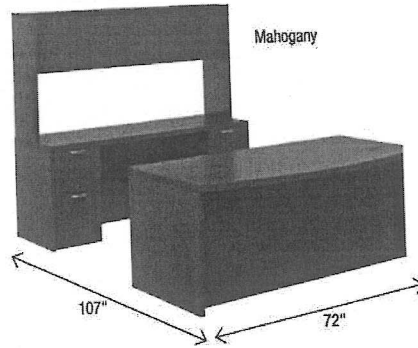

CONTEMPORARY DRAWER
PULLS ADD A
DISTINCTIVE TOUCH

GROMMETS ON DESK,
BRIDGE AND RETURN
TOPS ROUTE AND
HIDE CORDS

EXTRA THICK 1 1/2"
WORKSURFACE WITH
RIBBON EDGE

BOURBON CHERRY

MAHOGANY

Signature Style. Versatile Selection Valido 1150 Series features a wide array of components and a variety of attractive laminate colors. Desking, storage and reception stations are designed to suit a range of work styles and layout preferences. Call us to learn more about this broad assortment.

Shown in Mahogany

HON.

Valido Series

Thick 1 1/2" tops make a decidedly upscale impression

- Extra thick 1 1/2" tops with abrasion- and stain-resistant laminate
- Stylish ribbon edge profile adds a distinctive touch and designer detail
- Full pedestal design maximizes storage space
- All drawers lock
- Drawers are equipped with smooth, quiet action slides
- Double pedestal desks have two box and three file drawers
- Single pedestal desks have two box and one file drawer
- File drawers store letter- or legal-sized hanging folders
- Choose from Mahogany finish with Satin Nickel crescent handles or Bourbon Cherry finish with Satin Nickel sweep handles
- Meets or exceeds ANSI/BIFMA and ISTA performance standards
- Contains 38% recycled content
- Backed by the HON Full Lifetime Warranty

Valido Suggested Layouts

Suggested Layout 1
Contains: C, I, J, K
\$4728

Suggested Layout 2
Contains: A, G, K
\$4987

Suggested Layout 3
Contains: D, E
\$2864

A. Double Pedestal Bow Top Desks
Two box (supply) drawers, three file drawers.
72"W x 36"D x 29½"H, Shpg. Wt. 362 lbs.
HON 115899ACHH‡ Bourbon Cherry
HON 115899AFNN‡ Mahogany