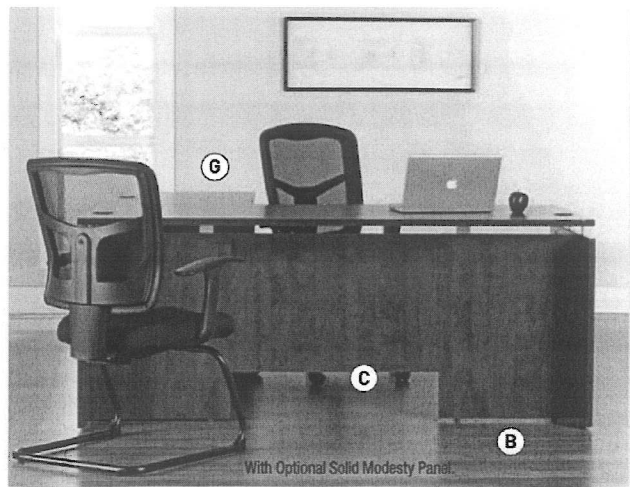

With Optional Solid Modesty Panel.