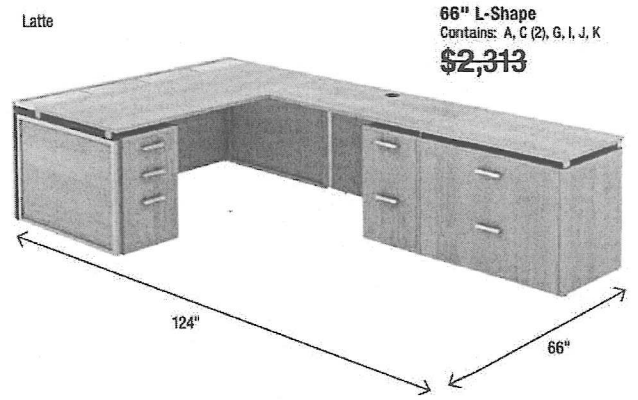

FURNITURE
Office Suites – Contemporary Laminate

C	C. Single Desk Leg 39"W x 2"D x 28½"H, Shpg. Wt. 79 lbs. LLR 81992 Latte LLR 81996 Mahogany	LIST PRICE 190.00-~~EA~~ 190.00-~~EA~~
D	D. Double Desk Leg 67"W x 2"D x 28½"H, Shpg. Wt. 137 lbs. LLR 81968‡ Latte LLR 81972‡ Mahogany	243.00-~~EA~~ 243.00-~~EA~~
E	E. Single Middle Legs 25½"W x 7¾"D x 28½"H, Shpg. Wt. 44 lbs. LLR 81993 Latte LLR 81997 Mahogany	262.00-~~EA~~ 262.00-~~EA~~
F	F. Multiple Middle Legs 43¾"W x 7¾"D x 28½"H, Shpg. Wt. 66 lbs. LLR 81969 Latte LLR 81973 Mahogany	300.00-~~EA~~ 300.00-~~EA~~
G	G. Reverse Returns 48"W x 24"D x 30"H, Shpg. Wt. 79 lbs. LLR 81942 Latte LLR 81941 Mahogany	243.00-~~EA~~ 243.00-~~EA~~
H	H. Bridges 48"W x 24"D x 30"H, Shpg. Wt. 57 lbs. LLR 81944 Latte LLR 81943 Mahogany	195.00-~~EA~~ 195.00-~~EA~~
I	I. File/File Pedestals 15¾"W x 22"D x 27¾"H, Shpg. Wt. 79 lbs. LLR 81938 Latte LLR 81937 Mahogany	275.00-~~EA~~ 275.00-~~EA~~
J	J. Box/Box/File Pedestals 15¾"W x 22"D x 27¾"H, Shpg. Wt. 83 lbs. LLR 81940 Latte LLR 81939 Mahogany	283.00-~~EA~~ 283.00-~~EA~~