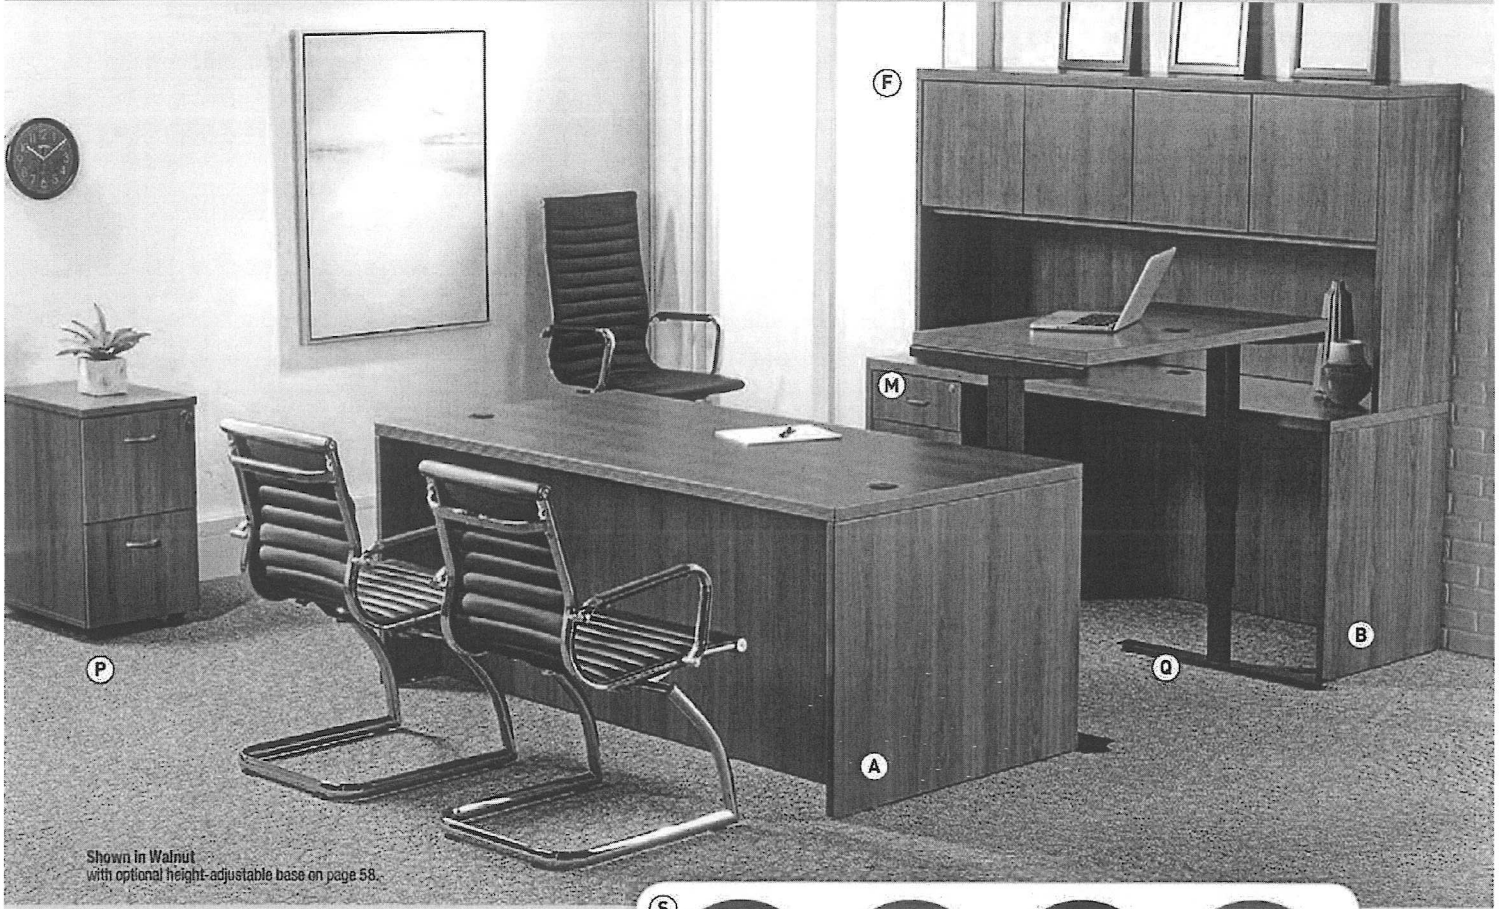

FIND MORE ONLINE

FURNITURE
Office Suites – Contemporary Laminate

Shown in Walnut with optional height-adjustable base on page 58.

LORELL

Chateau Series

- Features 1½" reeded edge laminate tops
- Desks feature two grommet holes for easy cord routing
- Full, 3/4 and mobile pedestals accommodate letter- and legal-size hanging files
- All drawers feature heavy-duty ball-bearing suspension
- Lateral file and pedestal Ship Fully Assembled
- Matches Essentials Series pedestals
- Three optional and one standard handle pull choices
- Greenguard Certified
- Covered by Lorell Limited 5-Year Warranty