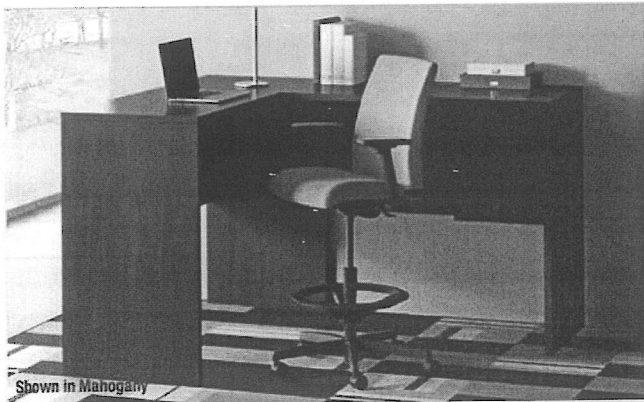

Shown in Mahogany

Assembly needed. Please call for details.
‡ Cannot be shipped UPS.
‡‡ Cannot be shipped UPS Air. LA

L	L. Desks 60"W x 30"D x 42"H, Shpg. Wt. 185 lbs. HON 105397NN‡ Mahogany HON 105397MOMO‡ Mocha	LIST PRICE 769.00-EA 769.00-EA
	60"W x 24"D x 42"H, Shpg. Wt. 154 lbs. HON 105393NN‡ Mahogany HON 105393MOMO‡ Mocha	699.00-EA 699.00-EA
	48"W x 24"D x 42"H, Shpg. Wt. 143 lbs. HON 105392NN Mahogany HON 105392MOMO Mocha	654.00-EA 654.00-EA
M	M. Returns 48"W x 24"D x 42"H, Shpg. Wt. 96 lbs. HON 105663NN Mahogany HON 105663MOMO Mocha	549.00-EA 549.00-EA
N	N. Hanging Pedestal File 15¾"W x 22¾"D x 17¾"H, Shpg. Wt. 57 lbs. HON 10501N Mahogany HON 10501MO Mocha	473.00-EA 473.00-EA

FIND MORE ONLINE