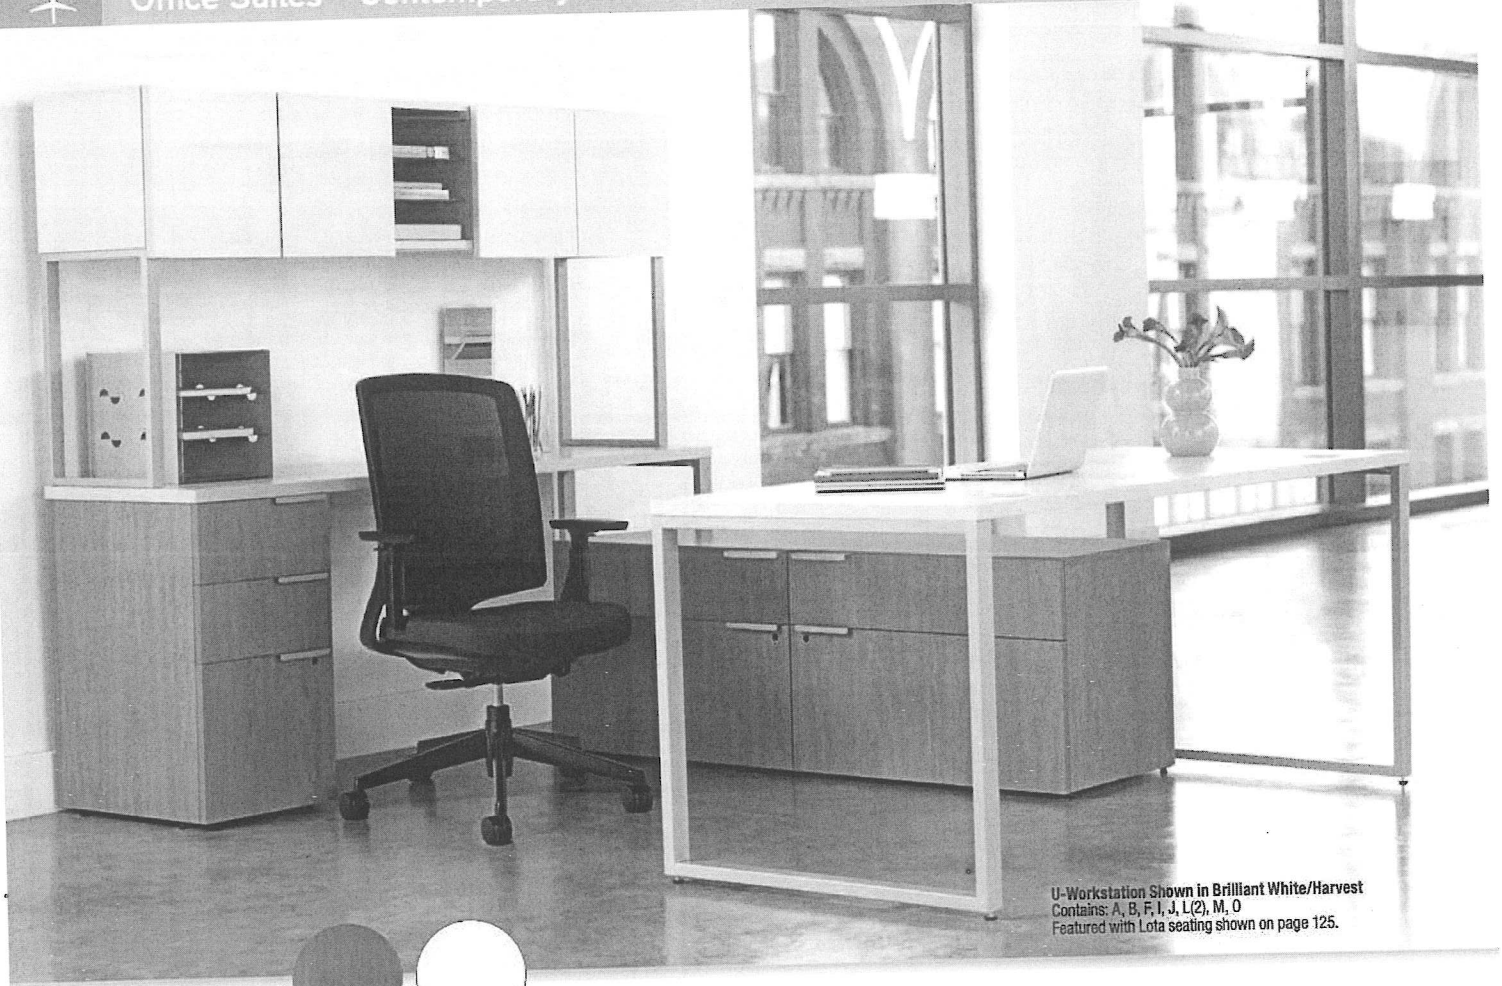

WELCOME TO OUR FURNITURE SOLUTIONS SECTION

Turn the page to see our complete selection of office furniture and accessories. We can help you transform your office into the perfect workspace.

FURNITURE
Office Suites - Contemporary Laminate

HON.
Voi Light Scale Desks

A fresh new look of mixed materials in a light scale design

- Pre-configured typicals address the full range of applications and simplify purchasing
- Offers a unified, integrated design for the entire workplace
- Layered worksurfaces, practical storage components, versatile materials and compact footprints can be personalized to achieve the right mix of functionality and style
- Can be configured for left- or right-handed applications
- Easy-care laminates resist scratches, stains, and spills
- Simple, straight forward assembly
- Meets or exceeds ANSI/BIFMA and ISTA performance standards
- Backed by the HON Full Lifetime Warranty