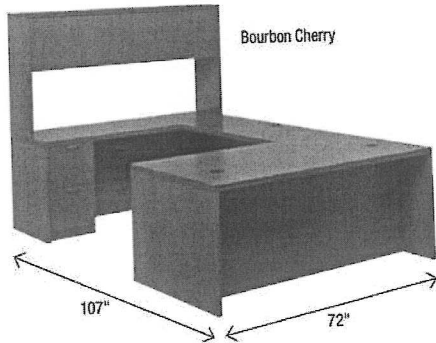

Shown in Mahogany

HON.

Valido Series

Thick 1 1/2" tops make a decidedly upscale impression

- Extra thick 1 1/2" tops with abrasion- and stain-resistant laminate
- Stylish ribbon edge profile adds a distinctive touch and designer detail
- Full pedestal design maximizes storage space
- All drawers lock
- Drawers are equipped with smooth, quiet action slides
- Double pedestal desks have two box and three file drawers
- Single pedestal desks have two box and one file drawer
- File drawers store letter- or legal-sized hanging folders
- Choose from Mahogany finish with Satin Nickel crescent handles or Bourbon Cherry finish with Satin Nickel sweep handles
- Meets or exceeds ANSI/BIFMA and ISTA performance standards
- Contains 38% recycled content
- Backed by the HON Full Lifetime Warranty

Valido Suggested Layouts

Suggested Layout 1
Contains: C, I, J, K
\$4728

Suggested Layout 2
Contains: A, G, K
\$4987

Suggested Layout 3
Contains: D, E
\$2864

A. Double Pedestal Bow Top Desks
Two box (supply) drawers, three file drawers.
72"W x 36"D x 29½"H, Shpg. Wt. 362 lbs.
HON 115899ACHH‡ Bourbon Cherry
HON 115899AFNN‡ Mahogany