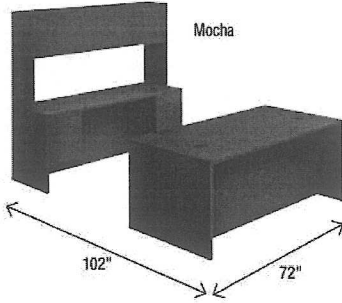

FURNITURE
Office Suites - Contemporary Laminate

10500 Series Suggested Layouts

Suggested Layout 1
Contains: B, E, I
$3304