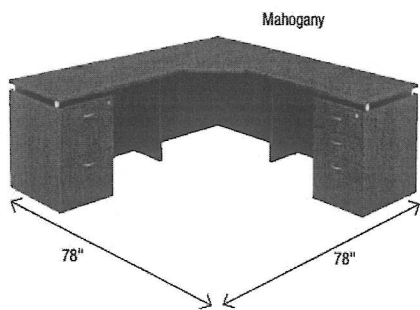

GROMMET

POWER STRIP GROMMET ON PAGE 64

With Optional Solid Modesty Panel.

With Standard Modesty Panel.

FURNITURE
Office Suites - Contemporary Laminate

36" Corner Unit With 42" Returns
Contains: D, G (2), I, J
\$1,396