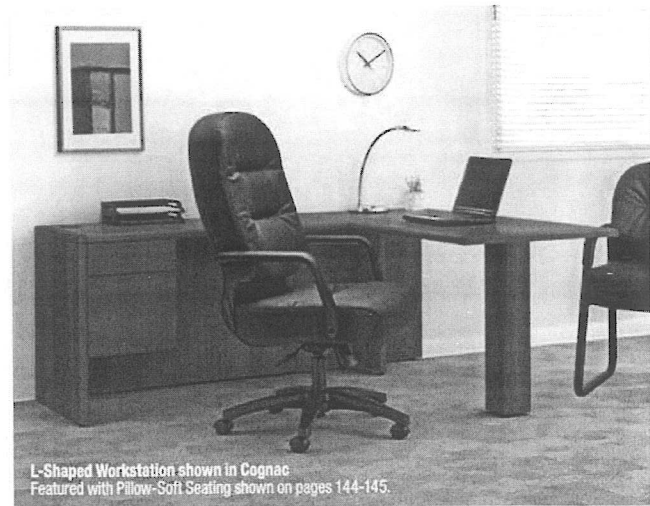

L-Shaped Workstation shown in Cognac
Featured with Pillow-Soft Seating shown on pages 144-145.