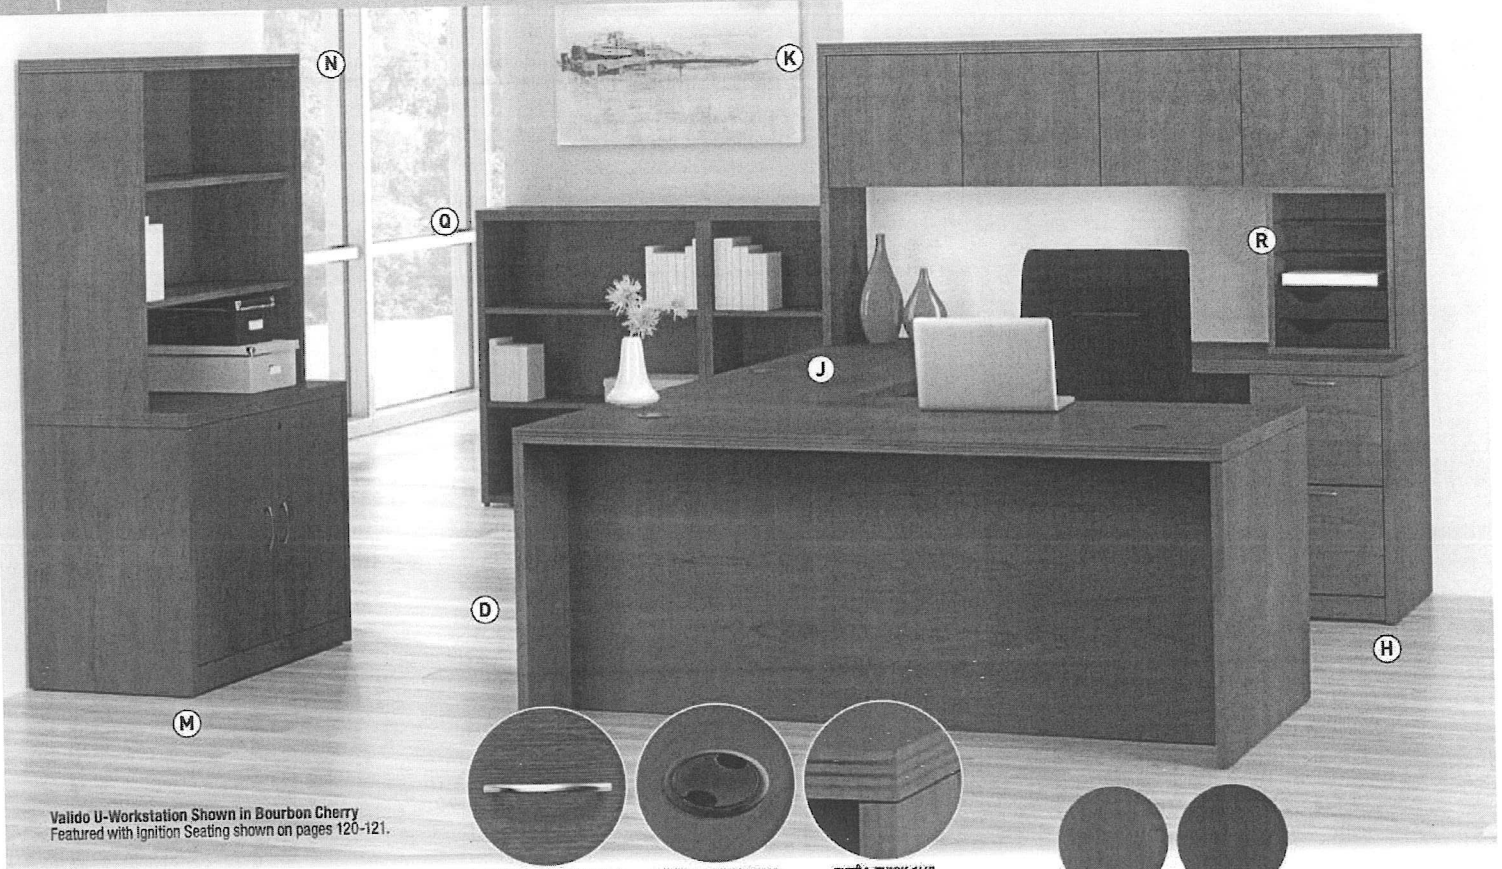

CONTEMPORARY DRAWER
PULLS ADD A
DISTINCTIVE TOUCH

GROMMETS ON DESK,
BRIDGE AND RETURN
TOPS ROUTE AND
HIDE CORDS

EXTRA THICK 1 1/2"
WORKSURFACE WITH
RIBBON EDGE

BOURBON CHERRY

MAHOGANY

FURNITURE
Office Suites - Contemporary Laminate

Valido U-Workstation Shown in Bourbon Cherry
Featured with Ignition Seating shown on pages 120-121.