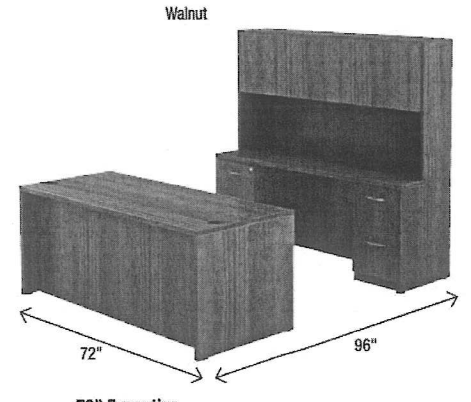

72" Executive
Contains: B, C, F, M (2), N (2)
$2,685

D. Returns
48"W x 24"D x 30"H, Shpg. Wt. 80 lbs.
LLR 34322 Mahogany
LLR 34366 Cherry
LLR 34323 Walnut
42"W x 24"D x 30"H, Shpg. Wt. 89 lbs.
LLR 34349 Mahogany
LLR 34378 Cherry
LLR 34355 Walnut

E. Bridges
48"W x 24"D x 30"H, Shpg. Wt. 75 lbs.
LLR 34350 Mahogany
LLR 34379 Cherry
LLR 34356 Walnut
42"W x 24"D x 30"H, Shpg. Wt. 58 lbs.
LLR 34324 Mahogany
LLR 34367 Cherry
LLR 34325 Walnut

F. Hutches
72"W x 15"D x 37"H, Shpg. Wt. 146 lbs.
LLR 34318 Mahogany
LLR 34368 Cherry
LLR 34319 Walnut
66"W x 15"D x 37"H, Shpg. Wt. 133 lbs.
LLR 34320 Mahogany
LLR 34369 Cherry
LLR 34321 Walnut

G. Lateral Files
36"W x 22"D x 30"H, Shpg. Wt. 115 lbs.
LLR 34312 Mahogany
LLR 34370 Cherry
LLR 34313 Walnut

H. 6-Shelf Bookcases
36"W x 12 1/2"D x 74"H, Shpg. Wt. 155 lbs.
LLR 34314 Mahogany
LLR 34371 Cherry
LLR 34315 Walnut

I. 4-Shelf Bookcases
36"W x 12 1/2"D x 50"H, Shpg. Wt. 117 lbs.
LLR 34316 Mahogany
LLR 34372 Cherry
LLR 34317 Walnut

J. Lateral Stack-On Bookcases
36"W x 15"D x 36 1/2"H, Shpg. Wt. 71 lbs.
LLR 34351 Mahogany
LLR 34380 Cherry
LLR 34357 Walnut

K. Oval Conference Tables
Tops are: 96"W x 48"D x 30"H, Shpg. Wt. 155 lbs.
Bases are: 28"H, Shpg. Wt. 71 lbs.
LLR 34342 Top, Mahogany
LLR 69151 Base With Modesty Panel, Mahogany
LLR 34343 Top, Walnut
LLR 69995 Base With Modesty Panel, Walnut
72"W x 36"D x 30"H, Shpg. Wt. 108 lbs.
LLR 34336 Top & Base, Mahogany
LLR 34337 Top & Base, Walnut

LIST PRICE
256.00-~~EA~~
256.00-~~EA~~
256.00-~~EA~~

239.00-~~EA~~
239.00-~~EA~~
239.00-~~EA~~

L. Rectangular Conference Tables

Tops are: 96"W x 48"D x 30"H, Shpg. Wt. 154 lbs.
Bases are: 28"H, Shpg. Wt. 71 lbs.
LLR 34338 Top, Mahogany
LLR 69151 Base With Modesty Panel, Mahogany
LLR 34339 Top, Walnut
LLR 69995 Base With Modesty Panel, Walnut
72"W x 36"D x 30"H, Shpg. Wt. 112 lbs.
LLR 34340 Top & Base, Mahogany
LLR 34341 Top & Base, Walnut

199.00-~~EA~~
199.00-~~EA~~
199.00-~~EA~~

M. Box/Box/File Fixed Pedestals

16"W x 22"D x 28 1/4"H, Shpg. Wt. 71 lbs.
LLR 69603 Mahogany
LLR 69985 Walnut

289.00-~~EA~~
289.00-~~EA~~

189.00-~~EA~~
189.00-~~EA~~
189.00-~~EA~~

N. File/File Fixed Pedestals

16"W x 22"D x 28 1/4"H, Shpg. Wt. 71 lbs.
LLR 69605 Mahogany
LLR 69986 Walnut

279.00-~~EA~~
279.00-~~EA~~

699.00-~~EA~~
699.00-~~EA~~
699.00-~~EA~~

O. Box/Box/File Mobile Pedestals

16"W x 22"D x 28 1/4"H, Shpg. Wt. 80 lbs.
LLR 69395 Mahogany
LLR 69983 Walnut

299.00-~~EA~~
299.00-~~EA~~

675.00-~~EA~~
675.00-~~EA~~
675.00-~~EA~~

P. File/File Mobile Pedestals

16"W x 22"D x 28 1/4"H, Shpg. Wt. 71 lbs.
LLR 69397 Mahogany
LLR 69984 Walnut

289.00-~~EA~~
289.00-~~EA~~

652.00-~~EA~~
652.00-~~EA~~
652.00-~~EA~~

Q. Three-Tier Height-Adjustable Base With Included Memory Controller For use with 24"-30" tops.

44"W x 27 1/2"D x 24"-50"H
LLR 25992 Black 1325.00-~~EA~~

420.00-~~EA~~
420.00-~~EA~~
420.00-~~EA~~

R. Round Conference Tables

Tops are: 48" Diameter, Shpg. Wt. 69 lbs.
Bases are: 24"W x 24"D x 29"H, Shpg. Wt. 55 lbs.
LLR 34353 Top, Mahogany
LLR 69401 Laminated Base, Mahogany
LLR 34382 Top, Cherry
LLR 69436 Laminated Base, Cherry
LLR 34359 Top, Walnut
LLR 69991 Laminated Base, Walnut