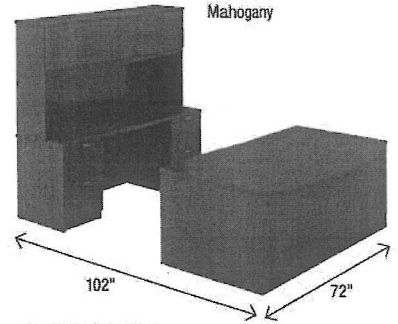

72" Executive Suite
Contains: A, J, R
$2,634

LIST PRICE
~~735.00 EA~~
~~735.00 EA~~
~~723.00 EA~~
~~723.00 EA~~
~~690.00 EA~~
~~690.00 EA~~

~~700.00 EA~~
~~700.00 EA~~
~~723.00 EA~~
~~723.00 EA~~
~~690.00 EA~~
~~690.00 EA~~

~~904.00 EA~~
~~904.00 EA~~
~~847.00 EA~~
~~847.00 EA~~

~~625.00 EA~~
~~625.00 EA~~

~~625.00 EA~~
~~625.00 EA~~

~~1010.00 EA~~
~~1010.00 EA~~
~~996.00 EA~~
~~996.00 EA~~

~~723.00 EA~~
~~723.00 EA~~
~~700.00 EA~~
~~700.00 EA~~

~~723.00 EA~~
~~723.00 EA~~
~~700.00 EA~~
~~700.00 EA~~

LIST PRICE
~~616.00 EA~~
~~616.00 EA~~
~~608.00 EA~~
~~608.00 EA~~

~~616.00 EA~~
~~616.00 EA~~
~~608.00 EA~~
~~608.00 EA~~

~~520.00 EA~~
~~520.00 EA~~

~~520.00 EA~~
~~520.00 EA~~

~~256.00 EA~~
~~256.00 EA~~

~~536.00 EA~~
~~536.00 EA~~
~~507.00 EA~~
~~507.00 EA~~

~~692.00 EA~~
~~692.00 EA~~