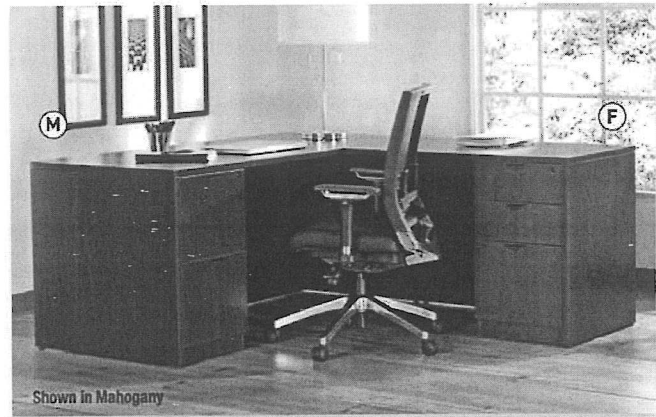

Shown in Mahogany

A. Bowfront Double Pedestal Desks

72"W x 42"D x 29"H, Shpg. Wt. 240 lbs.
LLR 79022‡ Mahogany
LLR 79023‡ Espresso

LIST PRICE
~~1688.00-EA~~
1688.00-EA

B. Bowfront Left Pedestal Desks

72"W x 42"D x 29"H, Shpg. Wt. 216 lbs.
LLR 79004‡ Mahogany
LLR 79005‡ Espresso

~~785.00-EA~~
785.00-EA

C. Bowfront Right Pedestal Desks

72"W x 42"D x 29"H, Shpg. Wt. 216 lbs.
LLR 79010‡ Mahogany
LLR 79011‡ Espresso

~~785.00-EA~~
785.00-EA

D. Double Pedestal Desks

72"W x 36"D x 29"H, Shpg. Wt. 230 lbs.
LLR 79020‡ Mahogany
LLR 79021‡ Espresso
66"W x 30"D x 29"H, Shpg. Wt. 211 lbs.
LLR 79018‡ Mahogany
LLR 79019‡ Espresso
60"W x 30"D x 29"H, Shpg. Wt. 206 lbs.
LLR 79016‡ Mahogany
LLR 79017‡ Espresso

LIST PRICE
~~1642.00-EA~~
1642.00-EA
~~1040.00-EA~~
1040.00-EA
~~984.00-EA~~
984.00-EA