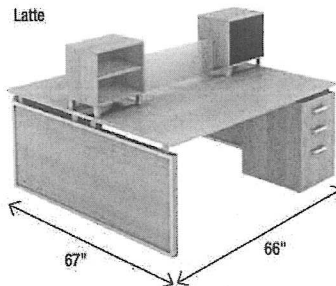

66" Two-Person
Contains: B, D (2), J (2), L (2), P
$2,043