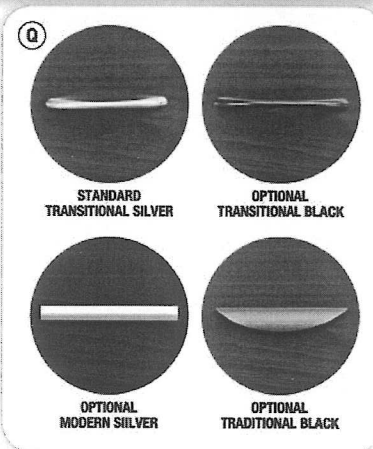

Shown in Cherry
See pages 134-135 for Ergomesh seating.