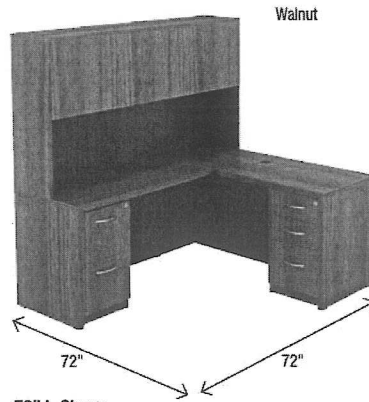

72" L-Shape
Contains: C, D, F, M, N
$1,908