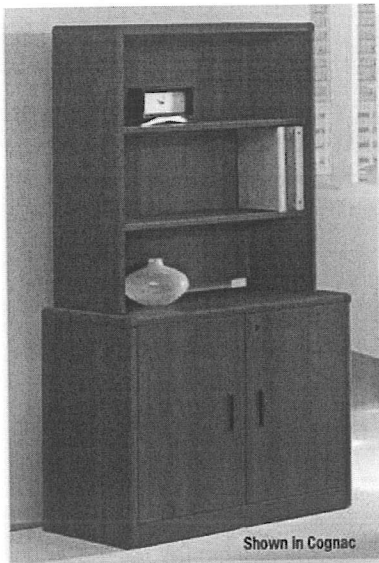

FURNITURE

Office Suites – Contemporary Laminate