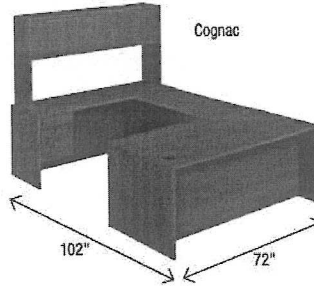

Suggested Layout 5
Contains: N, O, T, U
$3550