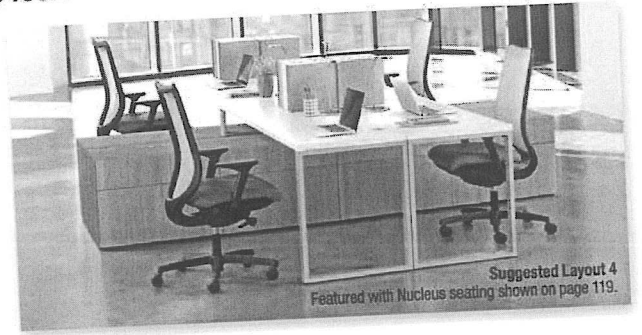

Small Footprint Workstations

- **A. 72" Rectangle Worksurface**
  72"W x 30"D, Shpg. Wt. 110 lbs.
  HON VTR72CW‡ Brilliant White
  LIST PRICE 462.00-EA
- **B. 72" Rectangle Worksurface**
  72"W x 24"D, Shpg. Wt. 89 lbs.
  HON VTR72BW‡ Brilliant White
  393.00-EA
- **C. 60" Rectangle Worksurface**
  60"W x 30"D, Shpg. Wt. 92 lbs.
  HON VTR60CW‡ Brilliant White
  390.00-EA
- **D. 60" Rectangle Worksurface**
  60"W x 24"D, Shpg. Wt. 75 lbs.
  HON VTR60BW Brilliant White
  343.00-EA
- **E. 48" Rectangle Worksurface**
  48"W x 24"D, Shpg. Wt. 54 lbs.
  HON VTR48BW Brilliant White
  263.00-EA
- **F. Box/Box/File Pedestal Support**
  16"W x 24"D x 28½"H, Shpg. Wt. 85 lbs.
  HON VSP24XC Harvest
  648.00-EA
- **G. Box/File Mobile Pedestal**
  15¾"W x 19¼"D x 27¾"H, Shpg. Wt. 65 lbs.
  HON VMP20XC Harvest
  688.00-EA
- **H. Laminate Floating Modesty Panel (Optional)**
  60"W x 14"H, Shpg. Wt. 13 lbs.
  HON VMF60LW Brilliant White
  118.00-EA
- **I. 2 Box/2 File Low Credenza**
  60"W x 20"D x 21½"H, Shpg. Wt. 190 lbs.
  HON VCL60FC‡ Harvest
  1269.00-EA

- **J. 72" Overhead Storage**
  Four doors with 12" cubbie.
  72"W x 14¼"D x 14"H, Shpg. Wt. 139 lbs.
  HON VHF72W Brilliant White
  LIST PRICE 1181.00-EA
- **K. 60" Overhead Storage** Four doors.
  60"W x 14¼"D x 14"H, Shpg. Wt. 115 lbs.
  HON VHF60C Harvest
  987.00-EA
- **L. O-Leg Support**
  For 30"D Worksurface, Shpg. Wt. 19 lbs.
  HON VSL30LT Platinum Metallic
  303.00-EA
- **M. O-Leg Support**
  For 24"D Worksurface, Shpg. Wt. 17 lbs.
  HON VSL24LT Platinum Metallic
  272.00-EA
- **N. O-Leg Support For Low Credenza**
  For 24"D Worksurface, Shpg. Wt. 6 lbs.
  HON VSL24ST Platinum Metallic
  194.00-EA
- **O. O-Leg Support For Overhead Storage**
  Two per carton.
  14¼"D x 20½"H, Shpg. Wt. 8 lbs.
  HON VOS65T Platinum Metallic
  481.00-CT
- **P. Standing Height O-Leg Support**
  For 24" Worksurface, Shpg. Wt. 16 lbs.
  HON VSL24SHLT Platinum Metallic
  366.00-EA
- **Q. Layering Shelf for Low Credenza**
  60"W x 14¼"D x 5½"H, Shpg. Wt. 39 lbs.
  HON VLS60C‡ Harvest
  308.00-EA
- **R. 60" Privacy Glass**
  60"W x 12"H, Shpg. Wt. 24 lbs.
  HON VAPS1260G Frosted
  376.00-EA
- **S. 24" Privacy Glass**
  24"W x 12"H, Shpg. Wt. 16 lbs.
  HON VAPSS1224G Frosted
  227.00-EA

Assembly needed. Please call for details.
‡Cannot be shipped UPS.
‡‡Cannot be shipped UPS Air. LA

FIND MORE ONLINE