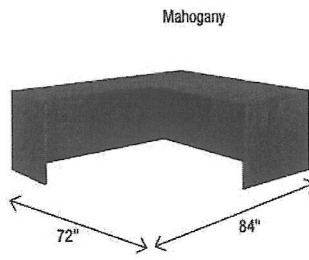

Suggested Layout 2
Contains: C, L
$1830