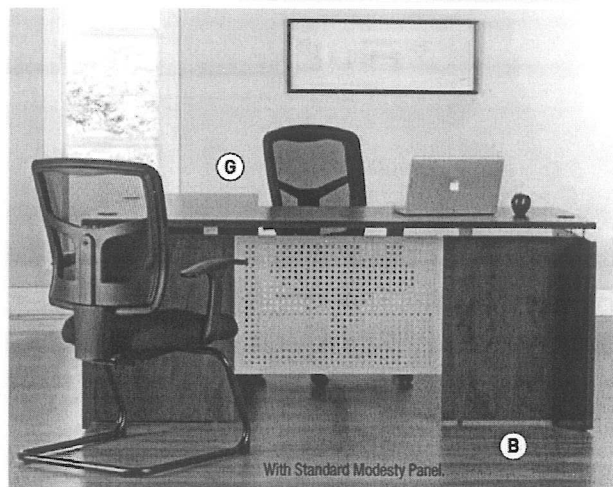

With Standard Modesty Panel.