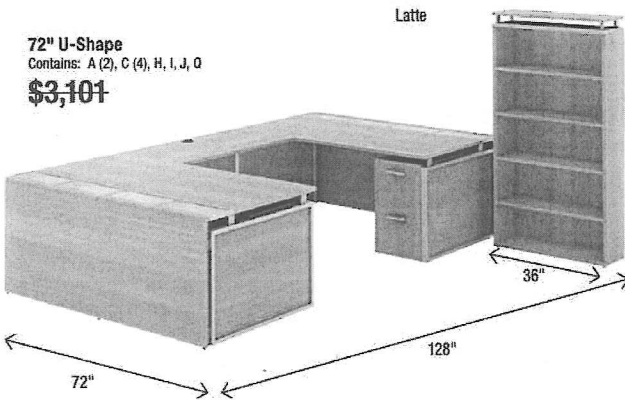

FURNITURE
Office Suites – Contemporary Laminate

72" U-Shape
Contains: A (2), C (4), H, I, J, Q
$3,101