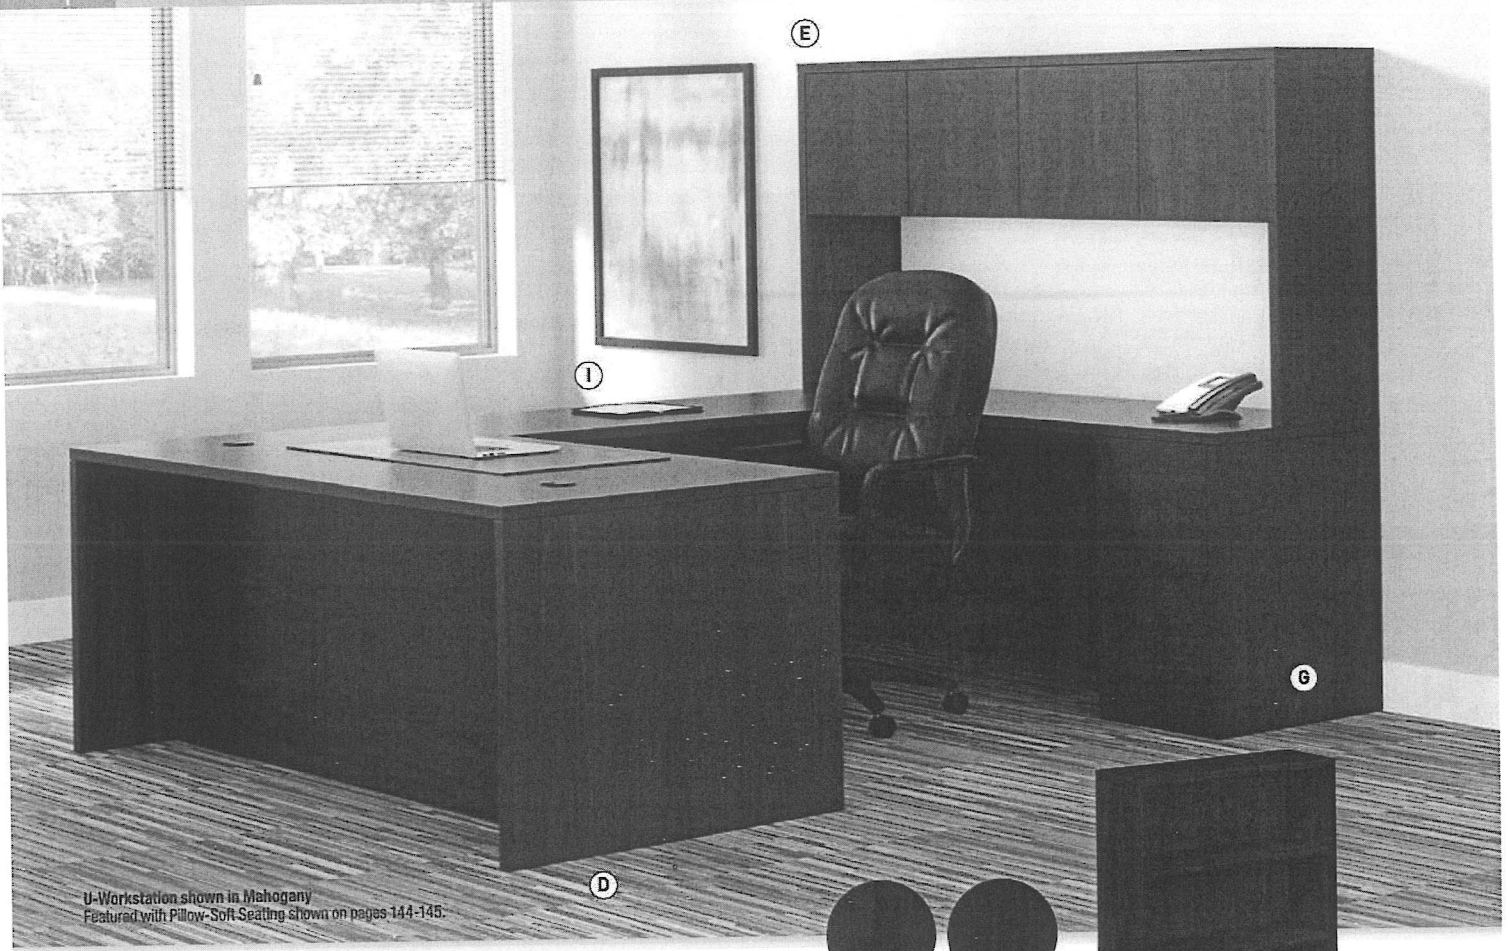

FURNITURE
Office Suites – Contemporary Laminate