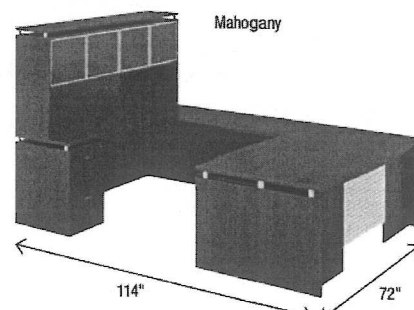

U-Shape
Contains: A, E, F, H, I, J
$2,689

LIST PRICE
577.00-~~EA~~
577.00-~~EA~~

LIST PRICE
222.00-~~EA~~
222.00-~~EA~~

566.00-~~EA~~
566.00-~~EA~~
488.00-~~EA~~
488.00-~~EA~~
452.00-~~EA~~
452.00-~~EA~~

299.00-~~EA~~
299.00-~~EA~~

55.00-~~EA~~
55.00-~~EA~~

289.00-~~EA~~
289.00-~~EA~~

306.00-~~EA~~
306.00-~~EA~~

673.00-~~EA~~
673.00-~~EA~~

393.00-~~EA~~
393.00-~~EA~~
385.00-~~EA~~
385.00-~~EA~~
367.00-~~EA~~
367.00-~~EA~~

581.00-~~EA~~
581.00-~~EA~~

909.00-~~EA~~
909.00-~~EA~~
839.00-~~EA~~
839.00-~~EA~~

418.00-~~EA~~
418.00-~~EA~~

261.00-~~EA~~
261.00-~~EA~~
261.00-~~EA~~
254.00-~~EA~~
244.00-~~EA~~
244.00-~~EA~~

360.00-~~EA~~
360.00-~~EA~~

85.00-~~EA~~
85.00-~~EA~~

65.00-~~EA~~
65.00-~~EA~~

8.00-~~PK~~
12.00-~~PK~~
10.00-~~PK~~

Assembly needed. Please call for details.

‡Cannot be shipped UPS.
‡‡Cannot be shipped UPS Air. LA

FIND MORE ONLINE