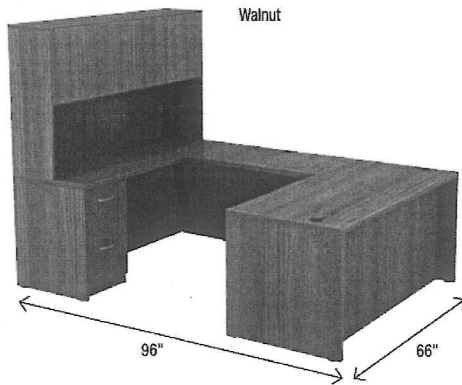

FURNITURE
Office Suites – Contemporary Laminate