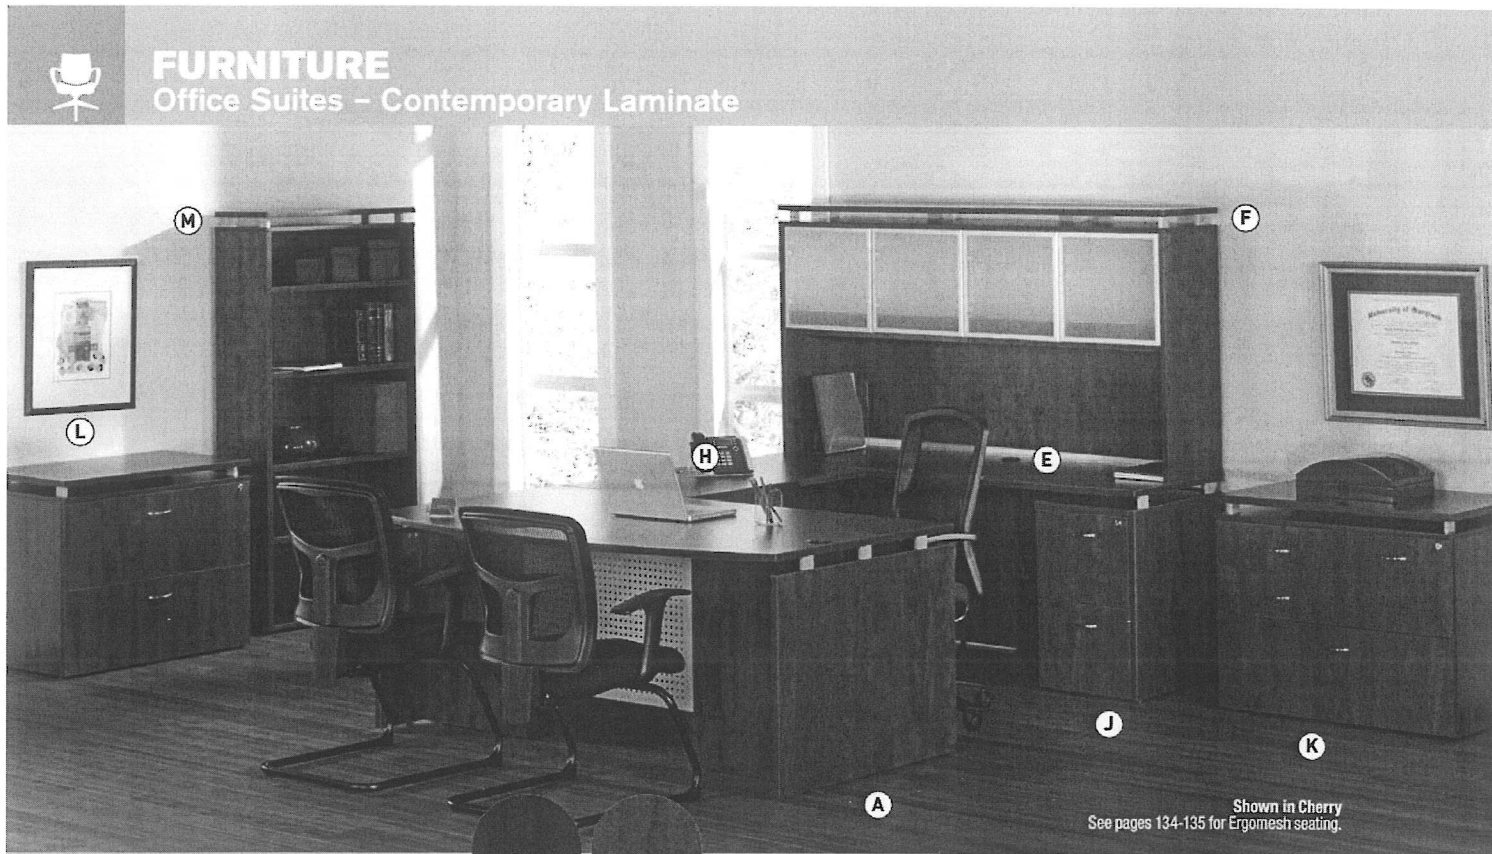

Assembly needed. Please call for details.
†Cannot be shipped UPS.
‡Cannot be shipped UPS Air. LA

FIND MORE ONLINE

Shown in Cherry
See pages 134-135 for Ergomesh seating.

LORELL 50th

Ascent Series

- Contemporary style laminate desking with raised floating tops
- Modesty panels on desk are punched, powder-coated steel, Silver-Gray finish or available with an optional laminate modesty panel
- Hutches, pedestals and files ship assembled
- Wire management on corner desk, credenza, return and bridge
- Matching conference tables available in the Essentials Series on page 69
- Comes standard with Transitional Silver handles
- Greenguard certified
- Covered by Lorell Limited 5-Year Warranty