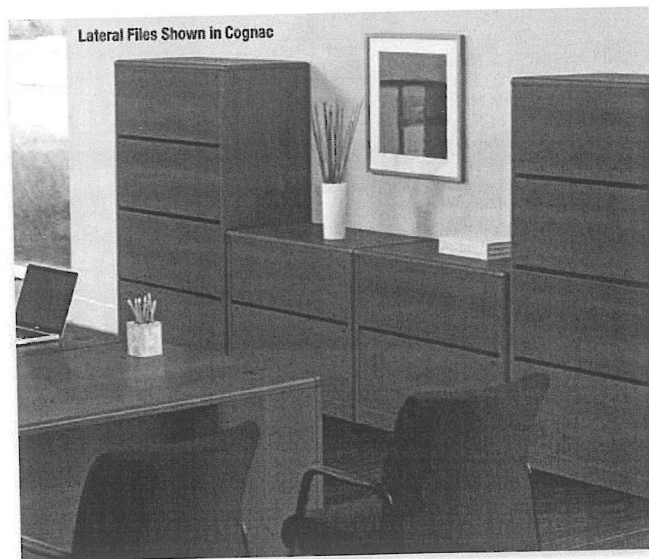

898.00-~~EA~~
898.00-~~EA~~

W. 2-Shelf Bookcases With Fixed Shelves
36"W x 13½"D x 29½"H, Shpg. Wt. 90 lbs.
HON 10752NN‡ Mahogany
HON 10752CO‡ Cognac

552.00-~~EA~~
552.00-~~EA~~

N. 42" Diameter Round Table Tops
Assembled Height 29½", Shpg. Wt. 58 lbs.
HON 107242NN‡ Mahogany
HON 107242CO‡ Cognac

560.00-~~EA~~
560.00-~~EA~~

O. Cylinder Base For Round Table Tops
18" Diameter x 28¾"H, Shpg. Wt. 42 lbs.
HON TLRAN‡ Mahogany
HON TLRACO‡ Cognac

617.00-~~EA~~
617.00-~~EA~~

X. Angled Center Drawers
For Double Pedestal Desks and Credenzas with Kneespace.
26"W x 15½"D x 2½"H, Shpg. Wt. 12 lbs.
HON 1526N Mahogany
HON 1526CO Cognac
For Single Pedestal Desks.
22"W x 15½"D x 2½"H, Shpg. Wt. 11 lbs.
HON 1522N Mahogany
HON 1522CO Cognac

182.00-~~EA~~
182.00-~~EA~~

169.00-~~EA~~
169.00-~~EA~~

Mobile Pedestal Files Use freestanding or under 20"D-36"D shells. Store supplies and letter-/legal-size hanging files to keep things neat and organized. Roll easily on hidden casters. Drawers lock. Smooth, flat edges.

P. Box/File Mobile Pedestals
15½"W x 18½"D x 21½"H, Shpg. Wt. 65 lbs.
HON 105106NN Mahogany
HON 105106CO Cognac

LIST PRICE
647.00-~~EA~~
647.00-~~EA~~

Q. Shelf/Box/File Mobile Pedestals
15½"W x 18½"D x 28"H, Shpg. Wt. 73 lbs.
HON 105109NN Mahogany
HON 105109CO Cognac

712.00-~~EA~~
712.00-~~EA~~

R. Bookcase Hutches For Lateral File Or Storage Cabinet
32½"W x 14½"D x 37½"H, Shpg. Wt. 93 lbs.
HON 107292NN‡ Mahogany
HON 107292CO‡ Cognac

599.00-~~EA~~
599.00-~~EA~~

Assembly needed. Please call for details.
‡Cannot be shipped UPS.
‡‡Cannot be shipped UPS Air. LA

FIND MORE ONLINE