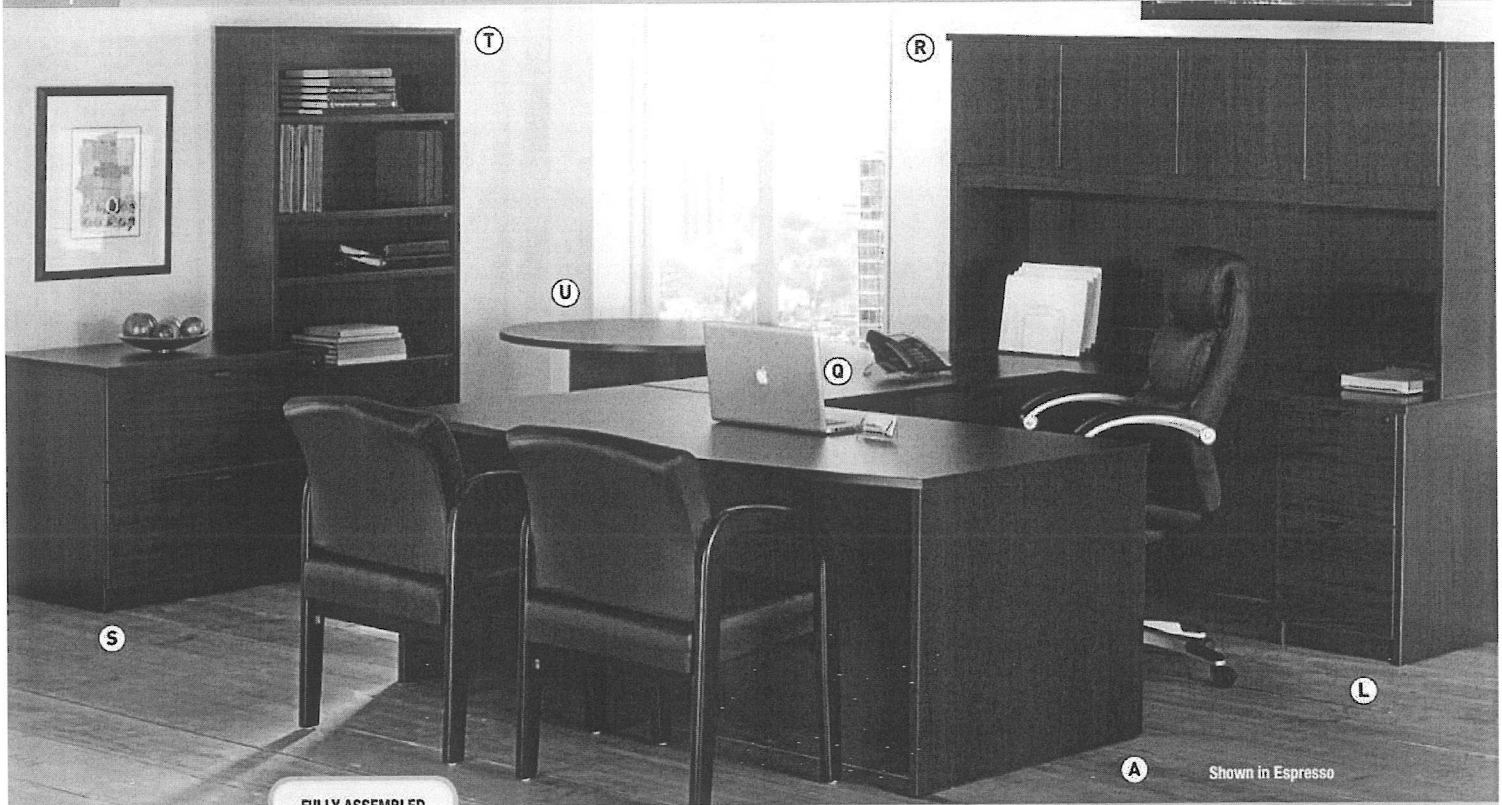

FURNITURE
Office Suites - Contemporary Laminate

FULLY ASSEMBLED

Shown in Espresso

LORELL
Prominence Series

- All items are shipped assembled with the exception of the bridge and conference tables
- 1" thick laminate top in Mahogany or Espresso with matching 3mm edge banding
- All surfaces are manufactured with 45 lb. density particleboard and finished on both sides with high-performance thermally-fused melamine
- Surfaces are mar, burn and impact resistant
- All desks standard with full-height modesty panels
- Pedestals have locking drawers
- Box and file drawers have 100 lb. full suspension ball-bearing slides and lock
- Lateral files have anti-tip mechanism, full suspension ball bearing slides and lock. All units have 3/4" adjustable glides
- Grommets standard on returns and bridges
- Assembled in the USA and covered by Lorell Limited 5-Year Warranty