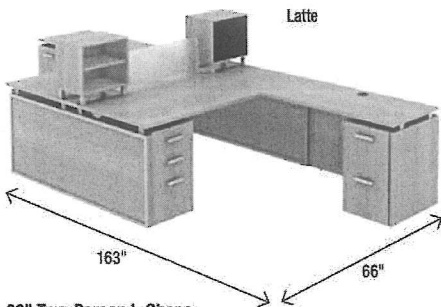

Shown with LLR90039 Chair see page 132.

Shown in Latte

FURNITURE
Office Suites – Contemporary Laminate

72" U-Shape
Contains: A (2), C (4), H, I, J, Q
\$3,101

66" L-Shape
Contains: A, C (2), G, I, J, K
\$2,313