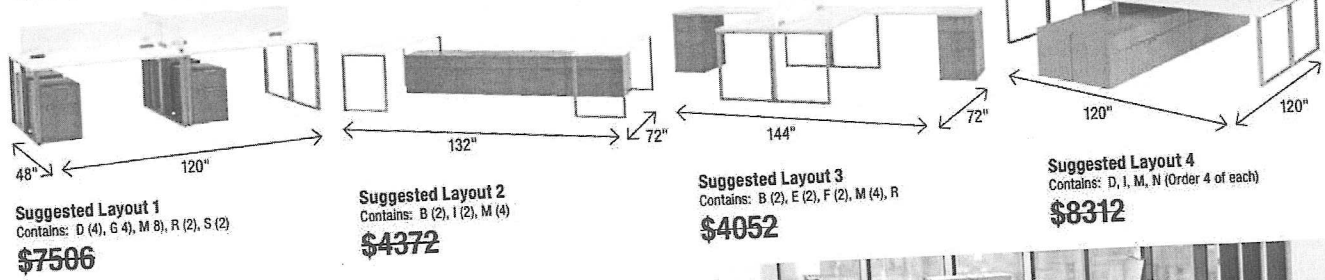

Teaming Workstations