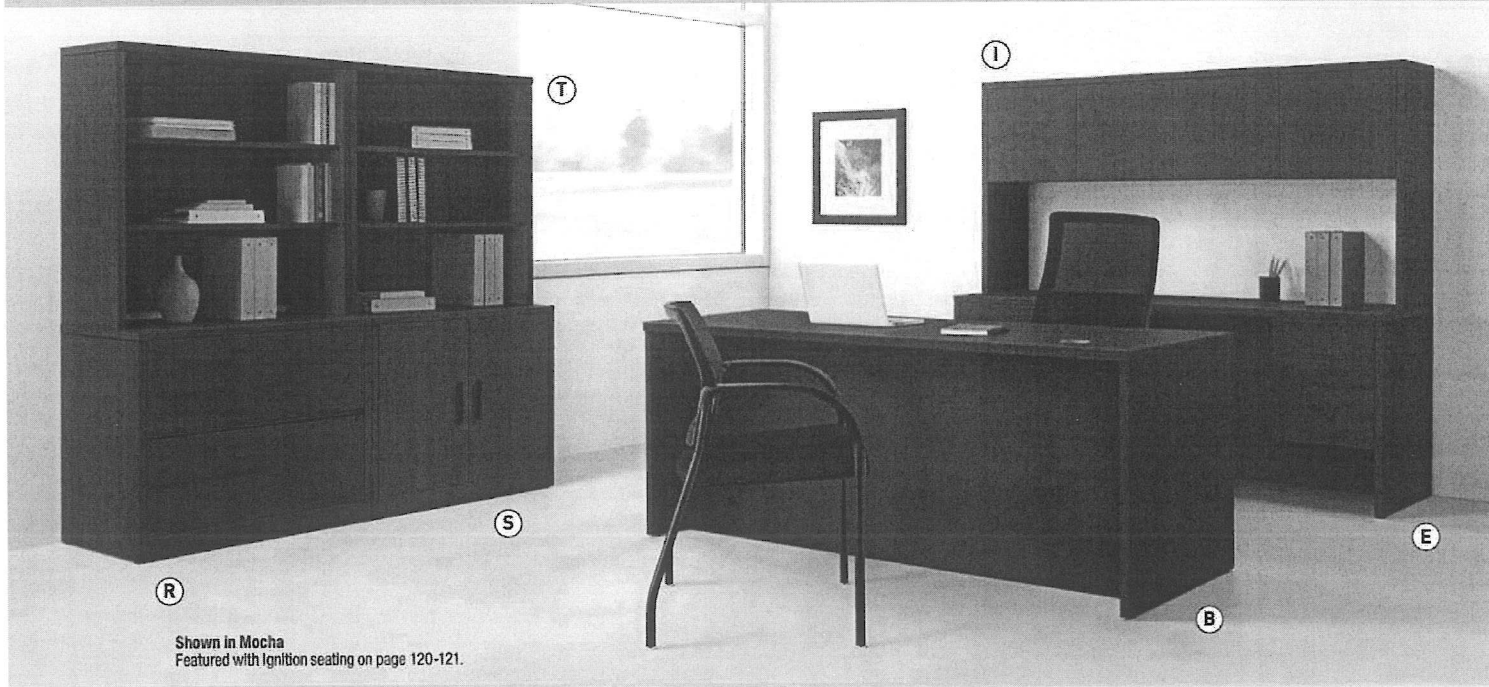

Shown in Mocha
Featured with Ignition seating on page 120-121.

10500 Series Shared Components

P. Stack-On Storage For Credenza or Desk
72"W x 14½"D x 37½"H, Shpg. Wt. 185 lbs.
HON 10534NN‡ Mahogany
HON 10534MOMO‡ Mocha
60"W x 14½"D x 37½"H, Shpg. Wt. 164 lbs.
HON 105324NN‡ Mahogany
HON 105324MOMO‡ Mocha

LIST PRICE
947.00-EA
947.00-EA
855.00-EA
855.00-EA

V. Mobile Printer/Fax Carts
Holds laser printers, inkjet printers or fax machines.
20"W x 19¾"D x 14¾"H, Shpg. Wt. 52 lbs.
HON 105679NN Mahogany
HON 105679MOMO Mocha

LIST PRICE
389.00-EA
389.00-EA

Q. Stack-On Storage For Return
48"W x 14½"D x 37½"H, Shpg. Wt. 141 lbs.
HON 105323NN‡ Mahogany
HON 105323MOMO‡ Mocha

769.00-EA
769.00-EA

W. Box/Box/File Pedestals
15¾"W x 22¾"D x 28"H, Shpg. Wt. 121 lbs.
HON 105102NN Mahogany
HON 105102MOMO Mocha

773.00-EA
773.00-EA

R. Lateral Files
4-Drawer, 36"W x 20"D x 59½"H, Shpg. Wt. 305 lbs.
HON 10516NN‡ Mahogany
HON 10516MOMO‡ Mocha
2-Drawer, 36"W x 20"D x 29½"H, Shpg. Wt. 170 lbs.
HON 10563NN‡ Mahogany
HON 10563MOMO‡ Mocha

1910.00-EA
1910.00-EA
885.00-EA
885.00-EA

X. File/File Pedestals
15¾"W x 22¾"D x 28"H, Shpg. Wt. 121 lbs.
HON 105104NN Mahogany
HON 105104MOMO Mocha

773.00-EA
773.00-EA

S. Storage Cabinets
36"W x 20"D x 29½"H, Shpg. Wt. 147 lbs.
HON 105291NN‡ Mahogany
HON 105291MOMO‡ Mocha

707.00-EA
707.00-EA

T. Bookcase Hutches
For use with lateral file or storage cabinet.
36"W x 14¾"D x 37½"H, Shpg. Wt. 103 lbs.
HON 105292NN‡ Mahogany
HON 105292MOMO‡ Mocha

516.00-EA
516.00-EA

U. Bookcases
Fixed shelves, fully finished backs.
5-Shelf, 36"W x 13¾"D x 71"H, Shpg. Wt. 187 lbs.
HON 105535NN‡ Mahogany
HON 105535MOMO‡ Mocha
3-Shelf, 36"W x 13¾"D x 43¾"H, Shpg. Wt. 122 lbs.
HON 105533NN Mahogany
HON 105533MOMO Mocha

748.00-EA
748.00-EA
545.00-EA
545.00-EA