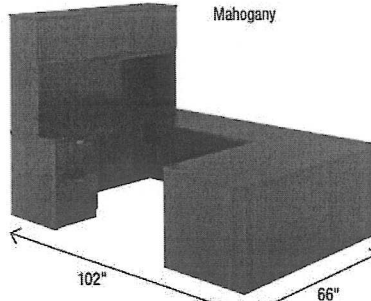

66" U-Shape Desk With 48" Bridge
Contains: F, K, Q, R
$2,186