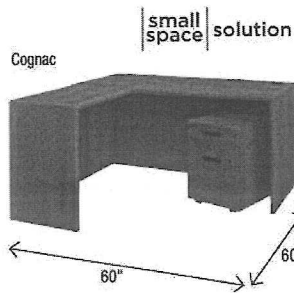

FURNITURE

Office Suites – Contemporary Laminate

10700 Series Suggested Layouts for Small Spaces

Suggested Layout 1
Contains: A, E, P
$1849