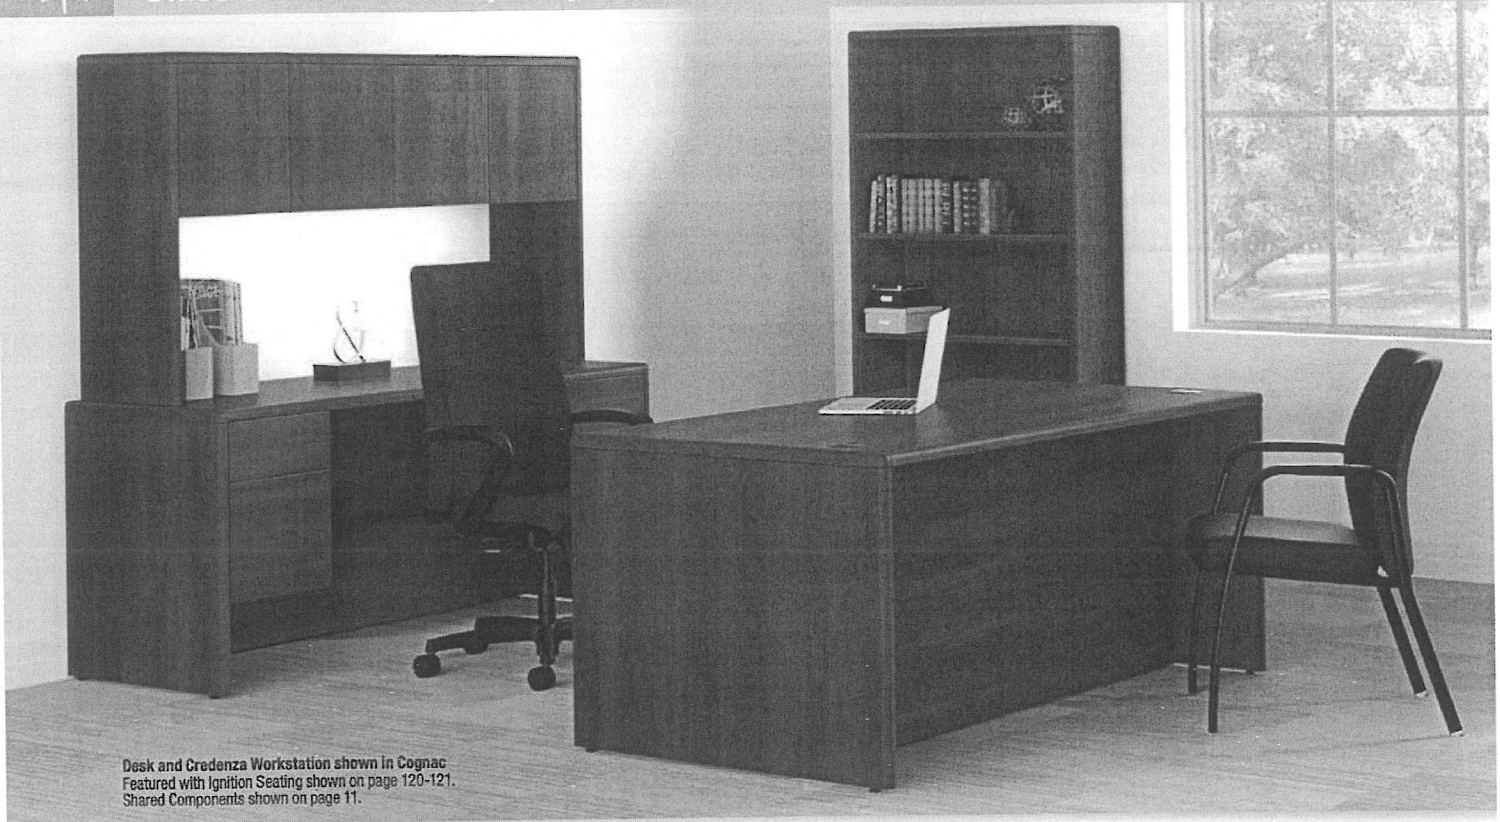

Assembly needed.
 Please call for details.

‡Cannot be shipped UPS.

‡‡Cannot be shipped UPS Air. LA

FIND MORE ONLINE

FURNITURE
Office Suites – Contemporary Laminate

Desk and Credenza Workstation shown in Cognac
Featured with Ignition Seating shown on page 120-121.
Shared Components shown on page 11.

WATERFALL-SHAPED EDGES

GROMMETS ROUTE AND HIDE CORDS

HON.

10700 Series Wood Laminate Furniture

- Popular waterfall-shaped edges with rich contoured hardwood trim and rounded corners are easy on arms, elbows and knees
- Contract-grade, high-pressure laminate provides maximum protection against scratches and spills
- Robust construction endures moving and handling to ensure a long life
- Smooth, quiet-action drawer slides
- Desks, credenzas, returns, files, storage cabinets and bookcases ship fully assembled (ready to set in place) to ease and speed installation
- Locks to secure files and storage; HON "One Key" interchangeable lock design makes re-keying quick and easy
- Grommets in desks, credenzas, bridges and returns to route/hide cords and reach power outlets
- Contains 38% recycled materials
- Meets or exceeds ANSI/BIFMA and ISTA performance standards
- Backed by the HON Full Lifetime Warranty