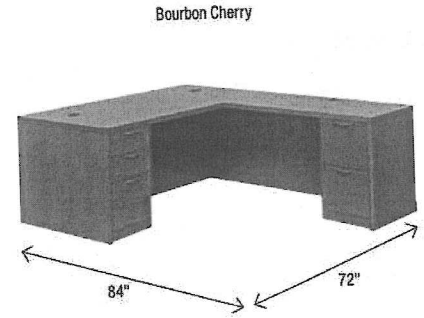

Shown in Mahogany

HON.

Valido Series

Thick 1 1/2" tops make a decidedly upscale impression

- Extra thick 1 1/2" tops with abrasion- and stain-resistant laminate
- Stylish ribbon edge profile adds a distinctive touch and designer detail
- Full pedestal design maximizes storage space
- All drawers lock
- Drawers are equipped with smooth, quiet action slides
- Double pedestal desks have two box and three file drawers
- Single pedestal desks have two box and one file drawer
- File drawers store letter- or legal-sized hanging folders
- Choose from Mahogany finish with Satin Nickel crescent handles or Bourbon Cherry finish with Satin Nickel sweep handles
- Meets or exceeds ANSI/BIFMA and ISTA performance standards
- Contains 38% recycled content
- Backed by the HON Full Lifetime Warranty

Valido Suggested Layouts

Suggested Layout 1
Contains: C, I, J, K
\$4728

Suggested Layout 2
Contains: A, G, K
\$4987

Suggested Layout 3
Contains: D, E
\$2864

A. Double Pedestal Bow Top Desks
Two box (supply) drawers, three file drawers.
72"W x 36"D x 29½"H, Shpg. Wt. 362 lbs.
HON 115899ACHH‡ Bourbon Cherry
HON 115899AFNN‡ Mahogany