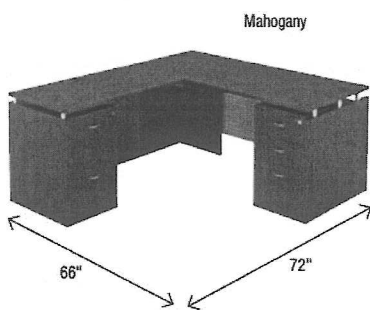

GROMMET

POWER STRIP GROMMET ON PAGE 64

With Optional Solid Modesty Panel.

With Standard Modesty Panel.

FURNITURE
Office Suites - Contemporary Laminate

36" Corner Unit With 42" Returns
Contains: D, G (2), I, J
\$1,396