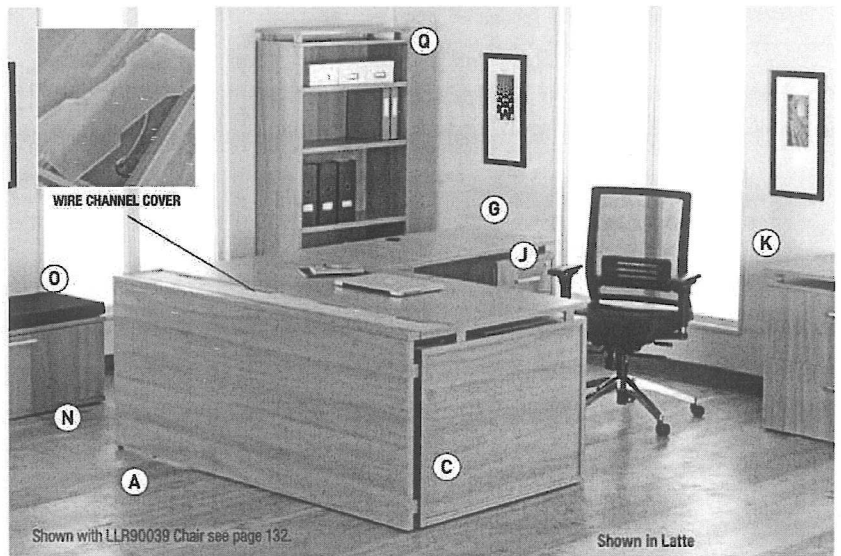

Shown with LLR90039 Chair see page 132.

Shown in Latte