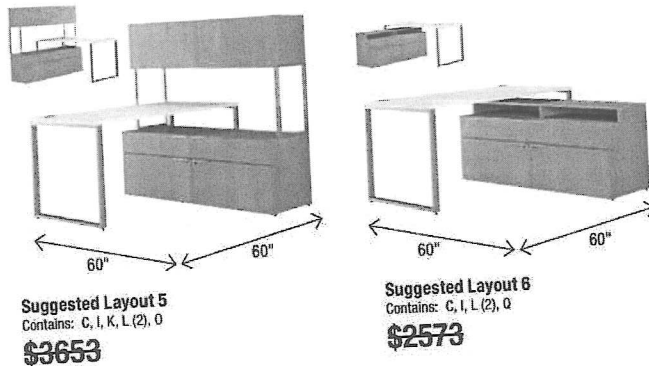

Small Footprint Workstations

- **A. 72" Rectangle Worksurface**
  72"W x 30"D, Shpg. Wt. 110 lbs.
  HON VTR72CW‡ Brilliant White
  LIST PRICE 462.00-EA
- **B. 72" Rectangle Worksurface**
  72"W x 24"D, Shpg. Wt. 89 lbs.
  HON VTR72BW‡ Brilliant White
  393.00-EA
- **C. 60" Rectangle Worksurface**
  60"W x 30"D, Shpg. Wt. 92 lbs.
  HON VTR60CW‡ Brilliant White
  390.00-EA
- **D. 60" Rectangle Worksurface**
  60"W x 24"D, Shpg. Wt. 75 lbs.
  HON VTR60BW Brilliant White
  343.00-EA
- **E. 48" Rectangle Worksurface**
  48"W x 24"D, Shpg. Wt. 54 lbs.
  HON VTR48BW Brilliant White
  263.00-EA
- **F. Box/Box/File Pedestal Support**
  16"W x 24"D x 28½"H, Shpg. Wt. 85 lbs.
  HON VSP24XC Harvest
  648.00-EA
- **G. Box/File Mobile Pedestal**
  15¾"W x 19¼"D x 27¾"H, Shpg. Wt. 65 lbs.
  HON VMP20XC Harvest
  688.00-EA
- **H. Laminate Floating Modesty Panel (Optional)**
  60"W x 14"H, Shpg. Wt. 13 lbs.
  HON VMF60LW Brilliant White
  118.00-EA
- **I. 2 Box/2 File Low Credenza**
  60"W x 20"D x 21½"H, Shpg. Wt. 190 lbs.
  HON VCL60FC‡ Harvest
  1269.00-EA

- **J. 72" Overhead Storage**
  Four doors with 12" cubbie.
  72"W x 14¼"D x 14"H, Shpg. Wt. 139 lbs.
  HON VHF72W Brilliant White
  LIST PRICE 1181.00-EA
- **K. 60" Overhead Storage** Four doors.
  60"W x 14¼"D x 14"H, Shpg. Wt. 115 lbs.
  HON VHF60C Harvest
  987.00-EA
- **L. O-Leg Support**
  For 30"D Worksurface, Shpg. Wt. 19 lbs.
  HON VSL30LT Platinum Metallic
  303.00-EA
- **M. O-Leg Support**
  For 24"D Worksurface, Shpg. Wt. 17 lbs.
  HON VSL24LT Platinum Metallic
  272.00-EA
- **N. O-Leg Support For Low Credenza**
  For 24"D Worksurface, Shpg. Wt. 6 lbs.
  HON VSL24ST Platinum Metallic
  194.00-EA
- **O. O-Leg Support For Overhead Storage**
  Two per carton.
  14¼"D x 20½"H, Shpg. Wt. 8 lbs.
  HON VOS65T Platinum Metallic
  481.00-CT
- **P. Standing Height O-Leg Support**
  For 24" Worksurface, Shpg. Wt. 16 lbs.
  HON VSL24SHLT Platinum Metallic
  366.00-EA
- **Q. Layering Shelf for Low Credenza**
  60"W x 14¼"D x 5½"H, Shpg. Wt. 39 lbs.
  HON VLS60C‡ Harvest
  308.00-EA
- **R. 60" Privacy Glass**
  60"W x 12"H, Shpg. Wt. 24 lbs.
  HON VAPS1260G Frosted
  376.00-EA
- **S. 24" Privacy Glass**
  24"W x 12"H, Shpg. Wt. 16 lbs.
  HON VAPSS1224G Frosted
  227.00-EA

Assembly needed. Please call for details.
‡Cannot be shipped UPS.
‡‡Cannot be shipped UPS Air. LA

FIND MORE ONLINE