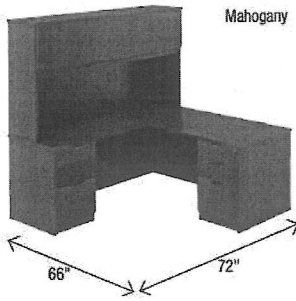

66" L-Shape Desk With 42" Return
Contains: F, M, R
$1,867